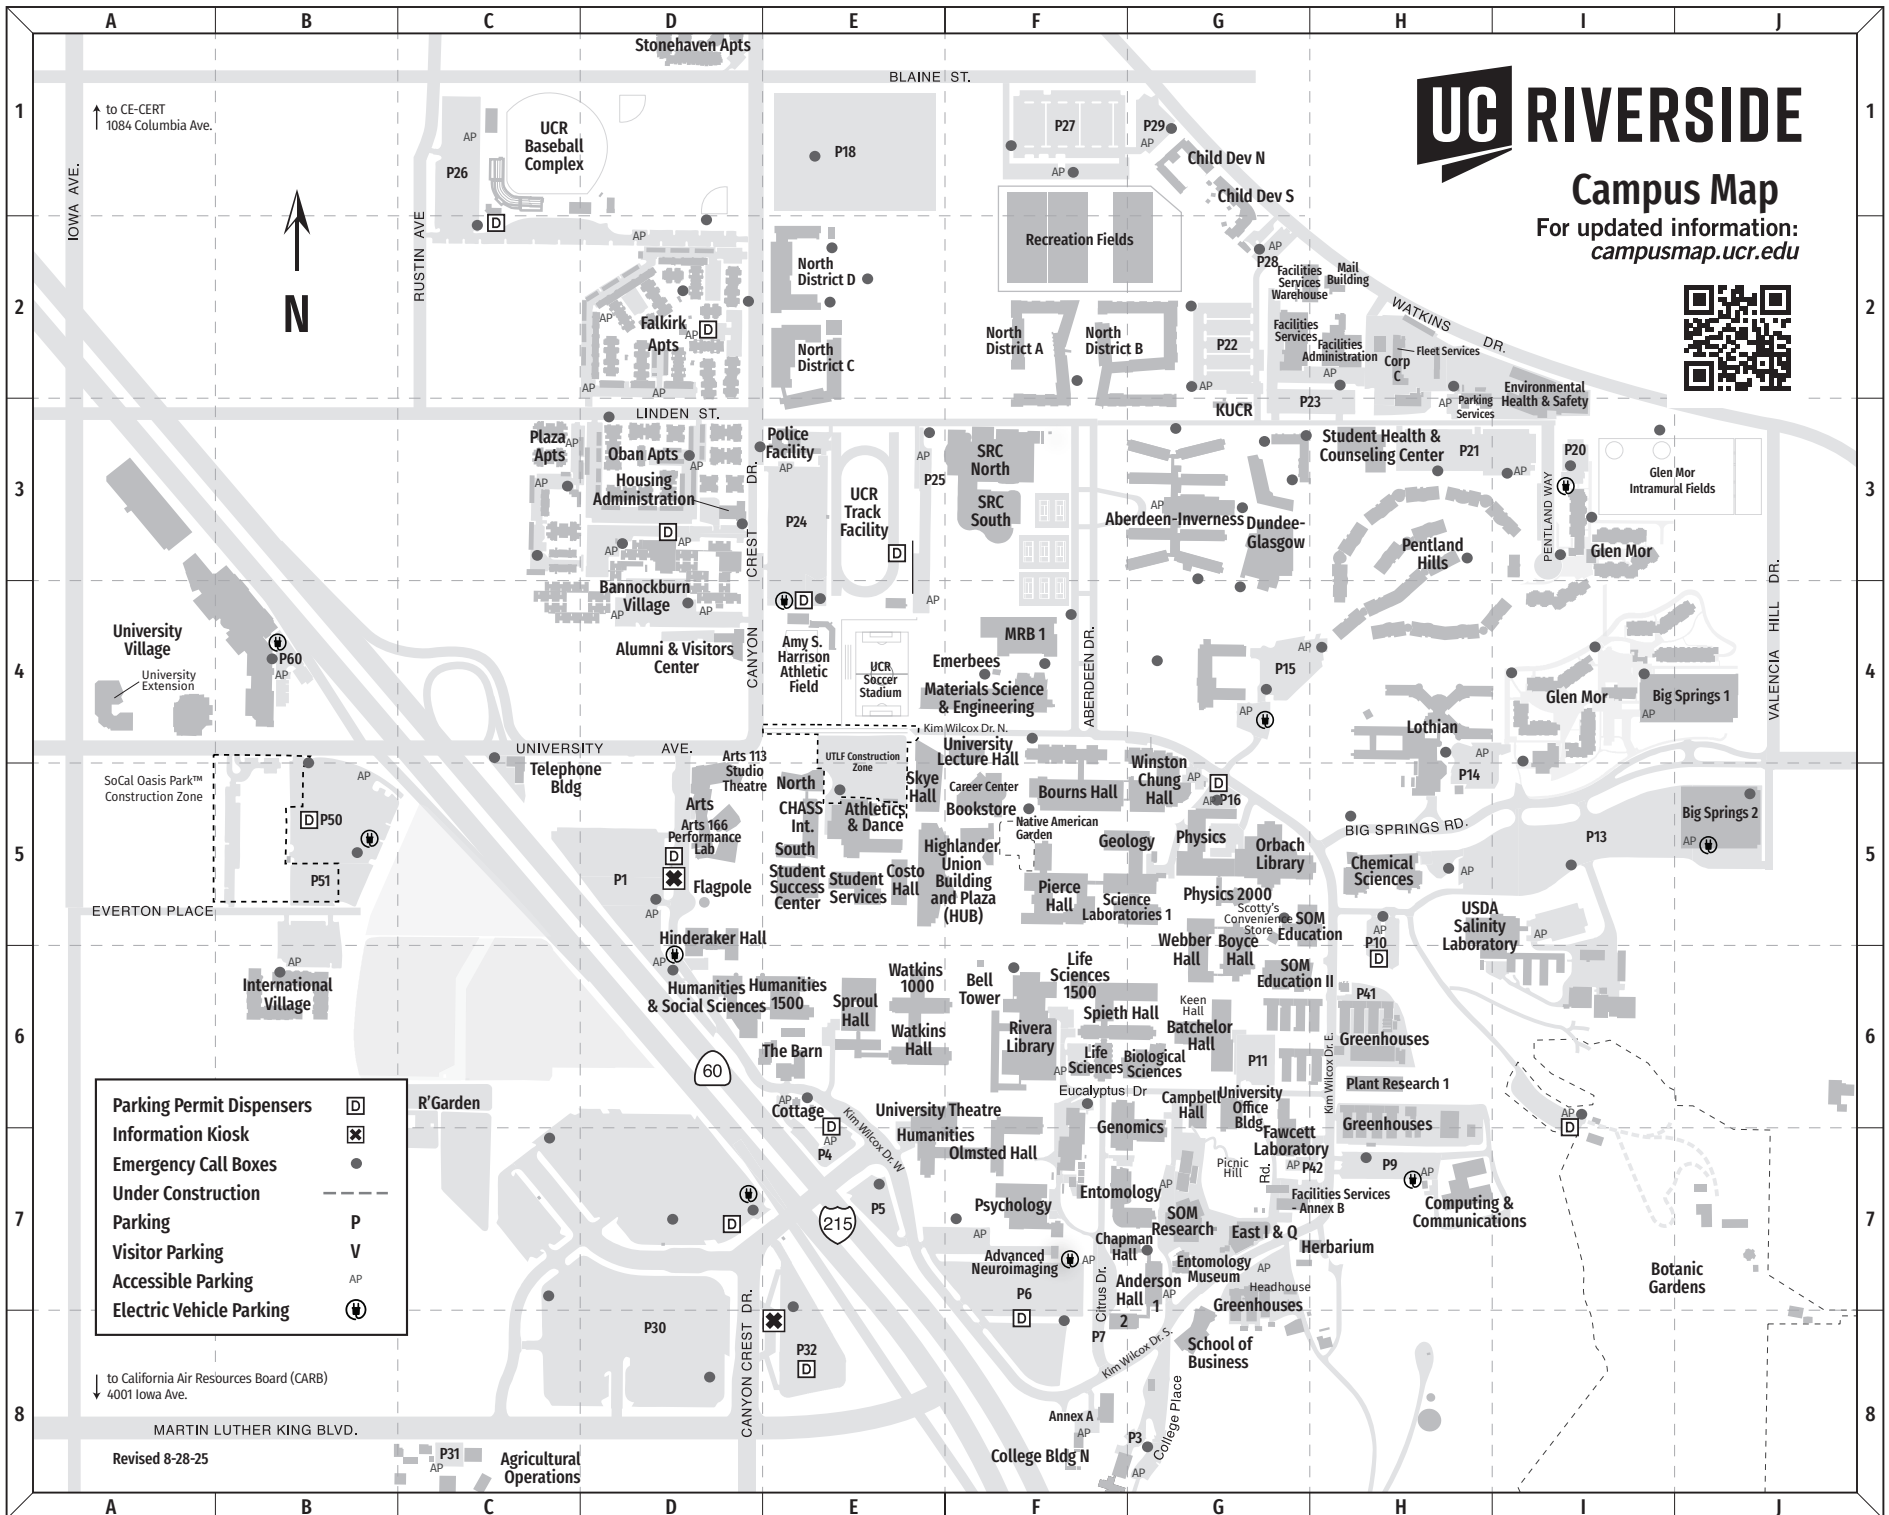

Campus Map

For updated information:
campusmap.ucr.edu

Parking Permit Dispensers	
Information Kiosk	
Emergency Call Boxes	
Under Construction	
Parking	P
Visitor Parking	V
Accessible Parking	AP
Electric Vehicle Parking	

to California Air Resources Board (CARB)
4001 Iowa Ave.

Revised 8-28-25

Agricultural Operations