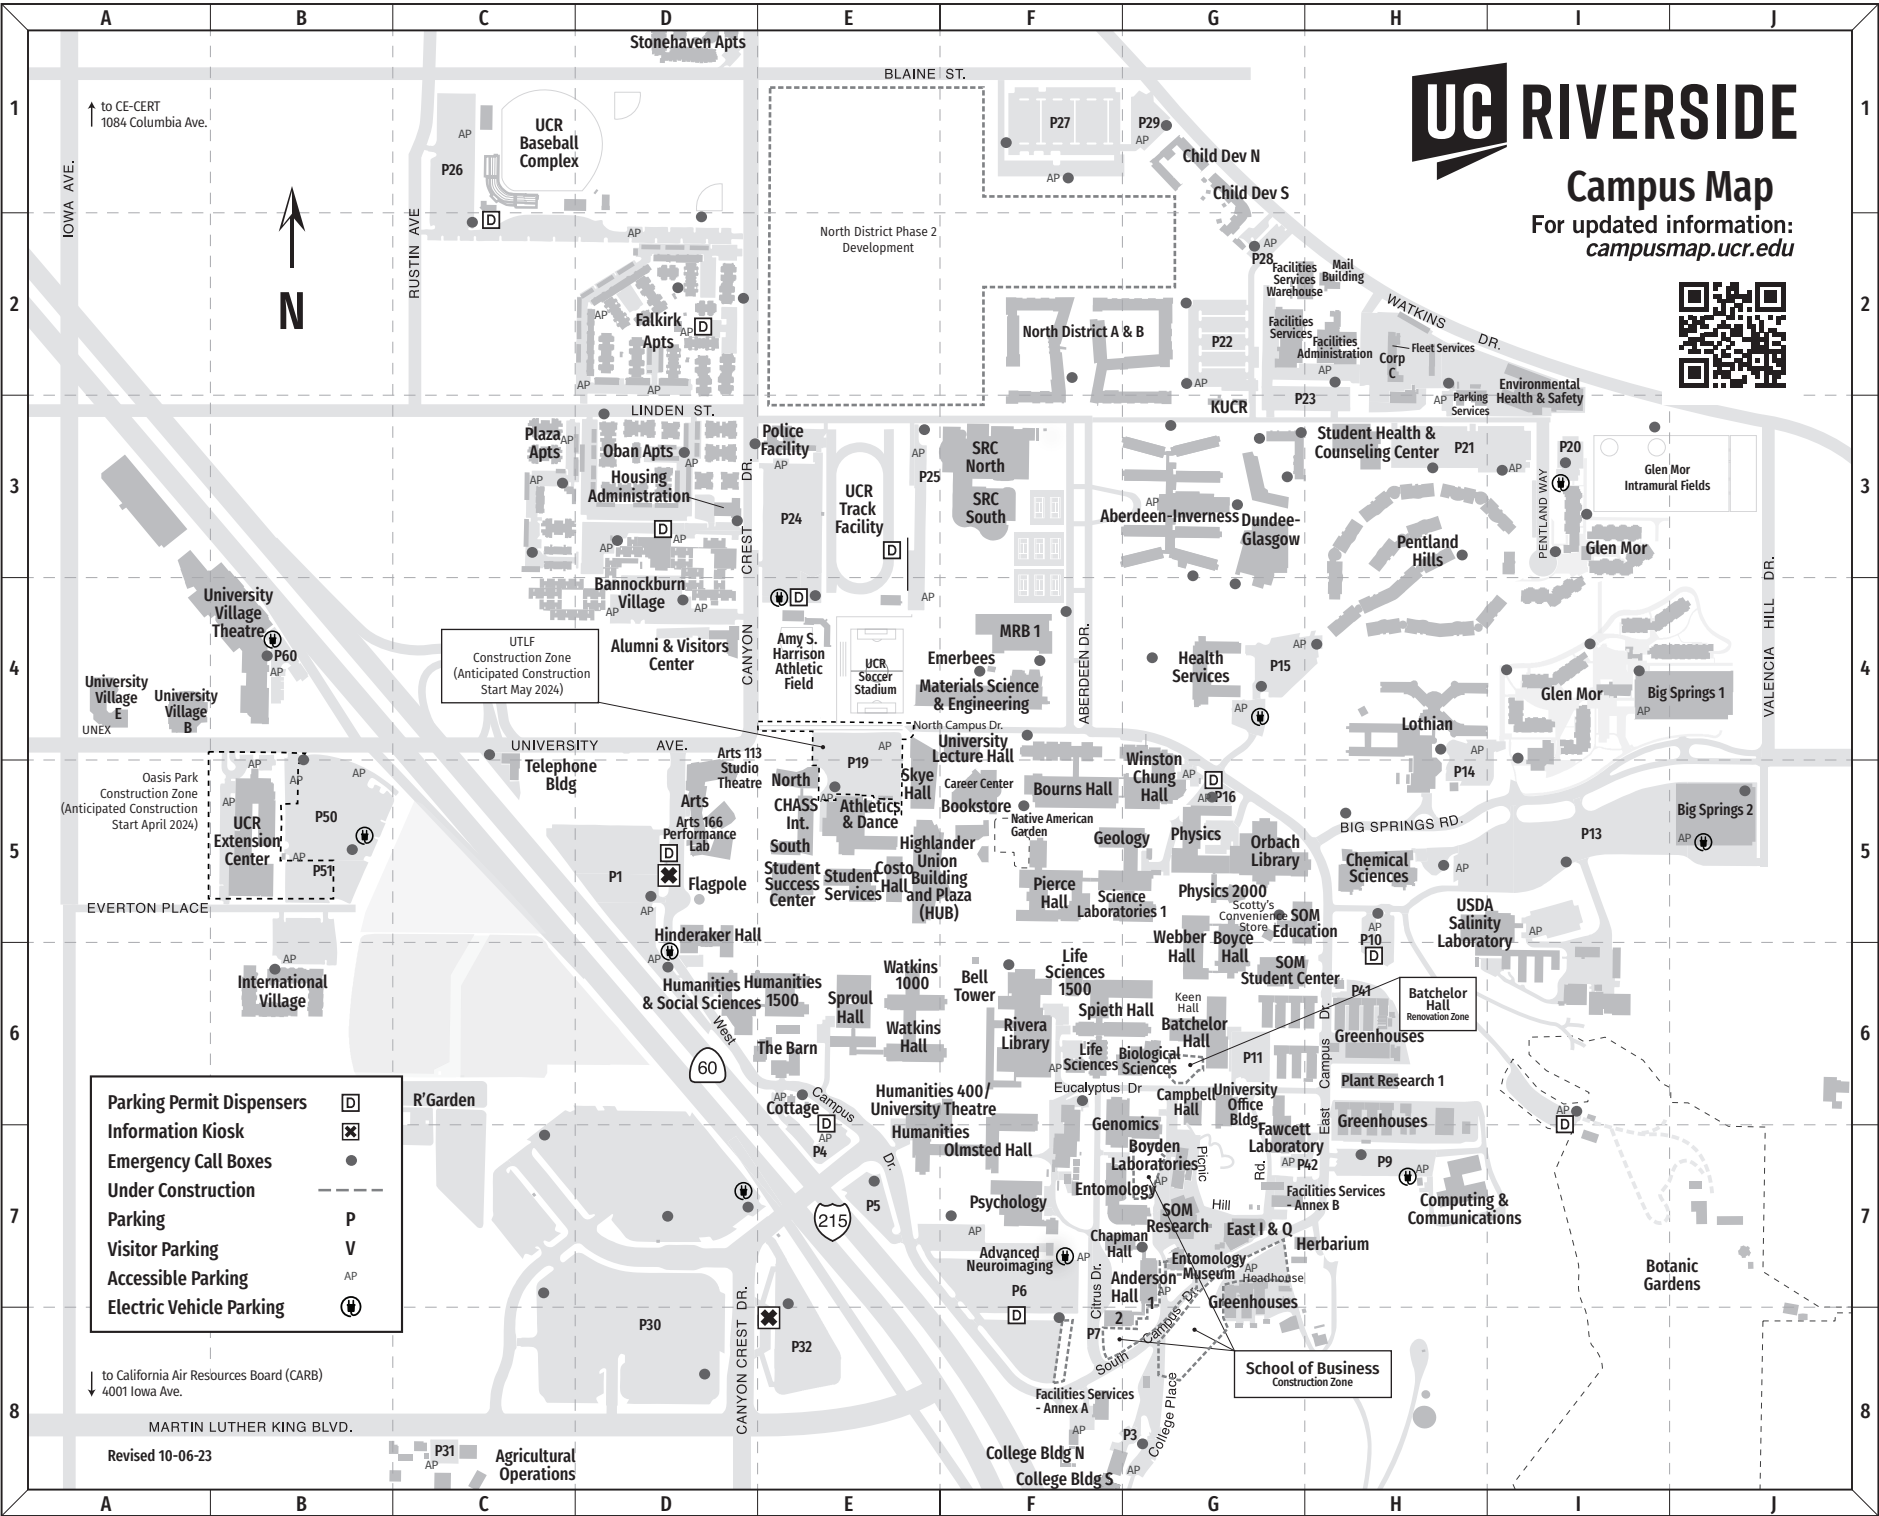

Campus Map

For updated information:
campusmap.ucr.edu

- Parking Permit Dispensers
- Information Kiosk
- Emergency Call Boxes
- Under Construction
- Parking
- Visitor Parking
- Accessible Parking
- Electric Vehicle Parking

to California Air Resources Board (CARB)
4001 Iowa Ave.

Revised 10-06-23

P31 Agricultural Operations