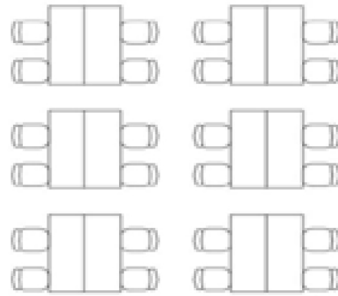

SRC Facility Reservations

SET UP OPTIONS

CONFERENCE STYLE

HEARING PANEL STYLE

BOARDROOM STYLE

U-SHAPE STYLE

CLUSTER STYLE

CHEVRON/PHOENIX STYLE

THEATRE STYLE

CLASSROOM STYLE