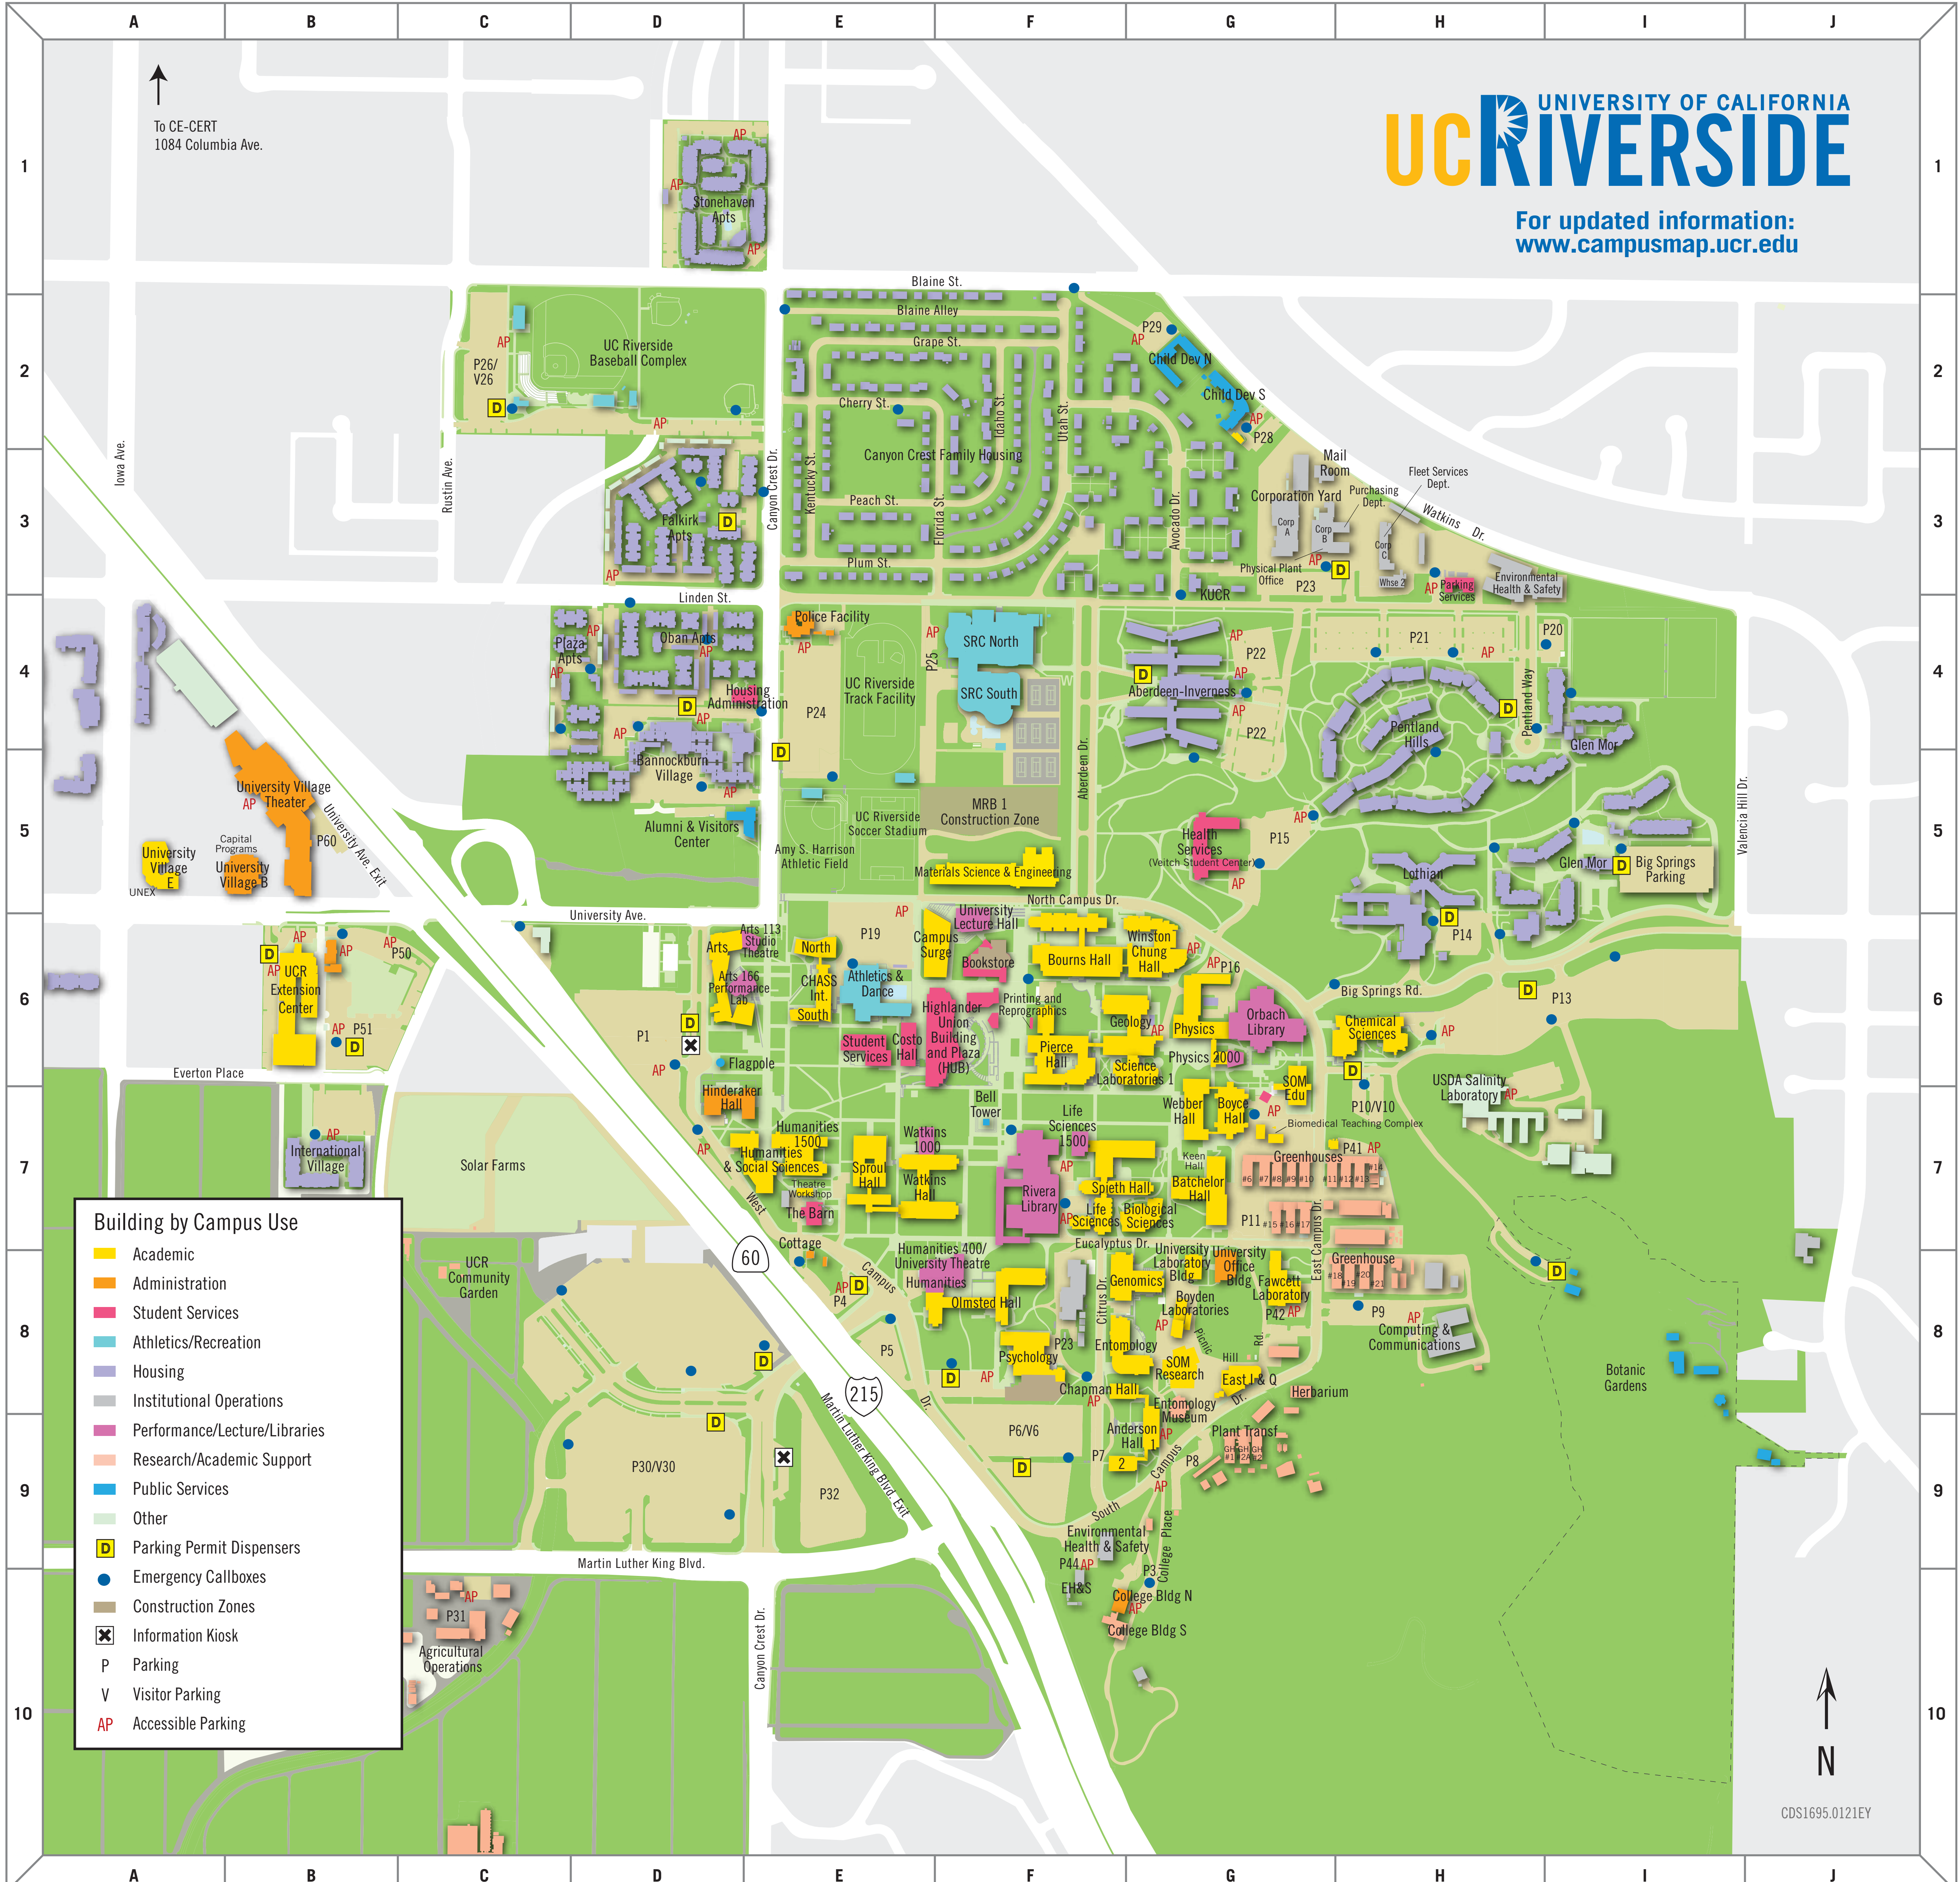

To CE-CERT
1084 Columbia Ave.

Building by Campus Use

- Academic
- Administration
- Student Services
- Athletics/Recreation
- Housing
- Institutional Operations
- Performance/Lecture/Libraries
- Research/Academic Support
- Public Services
- Other
- D Parking Permit Dispensers
- Emergency Callboxes
- Construction Zones
- X Information Kiosk
- P Parking
- V Visitor Parking
- AP Accessible Parking

CDS1695.0121EY

Performance/Lecture Halls/Libraries	
Arts 113 Studio Theatre (P1)	E6
Arts 166 Performance Lab (P1)	D, E6
Humanities 1500 (P1)	E7
UCR Community Garden	F7
Orbach Library (P10)	G6
Physics 2000 (P10)	G6
Rivera Library (P6)	F7
University Lecture Hall (P24)	F5-6
University Theatre/Humanities 400 (P6)	E, F8
University Village Theater (Parking Structure)	B5
Watkins 1000 (P1)	F7