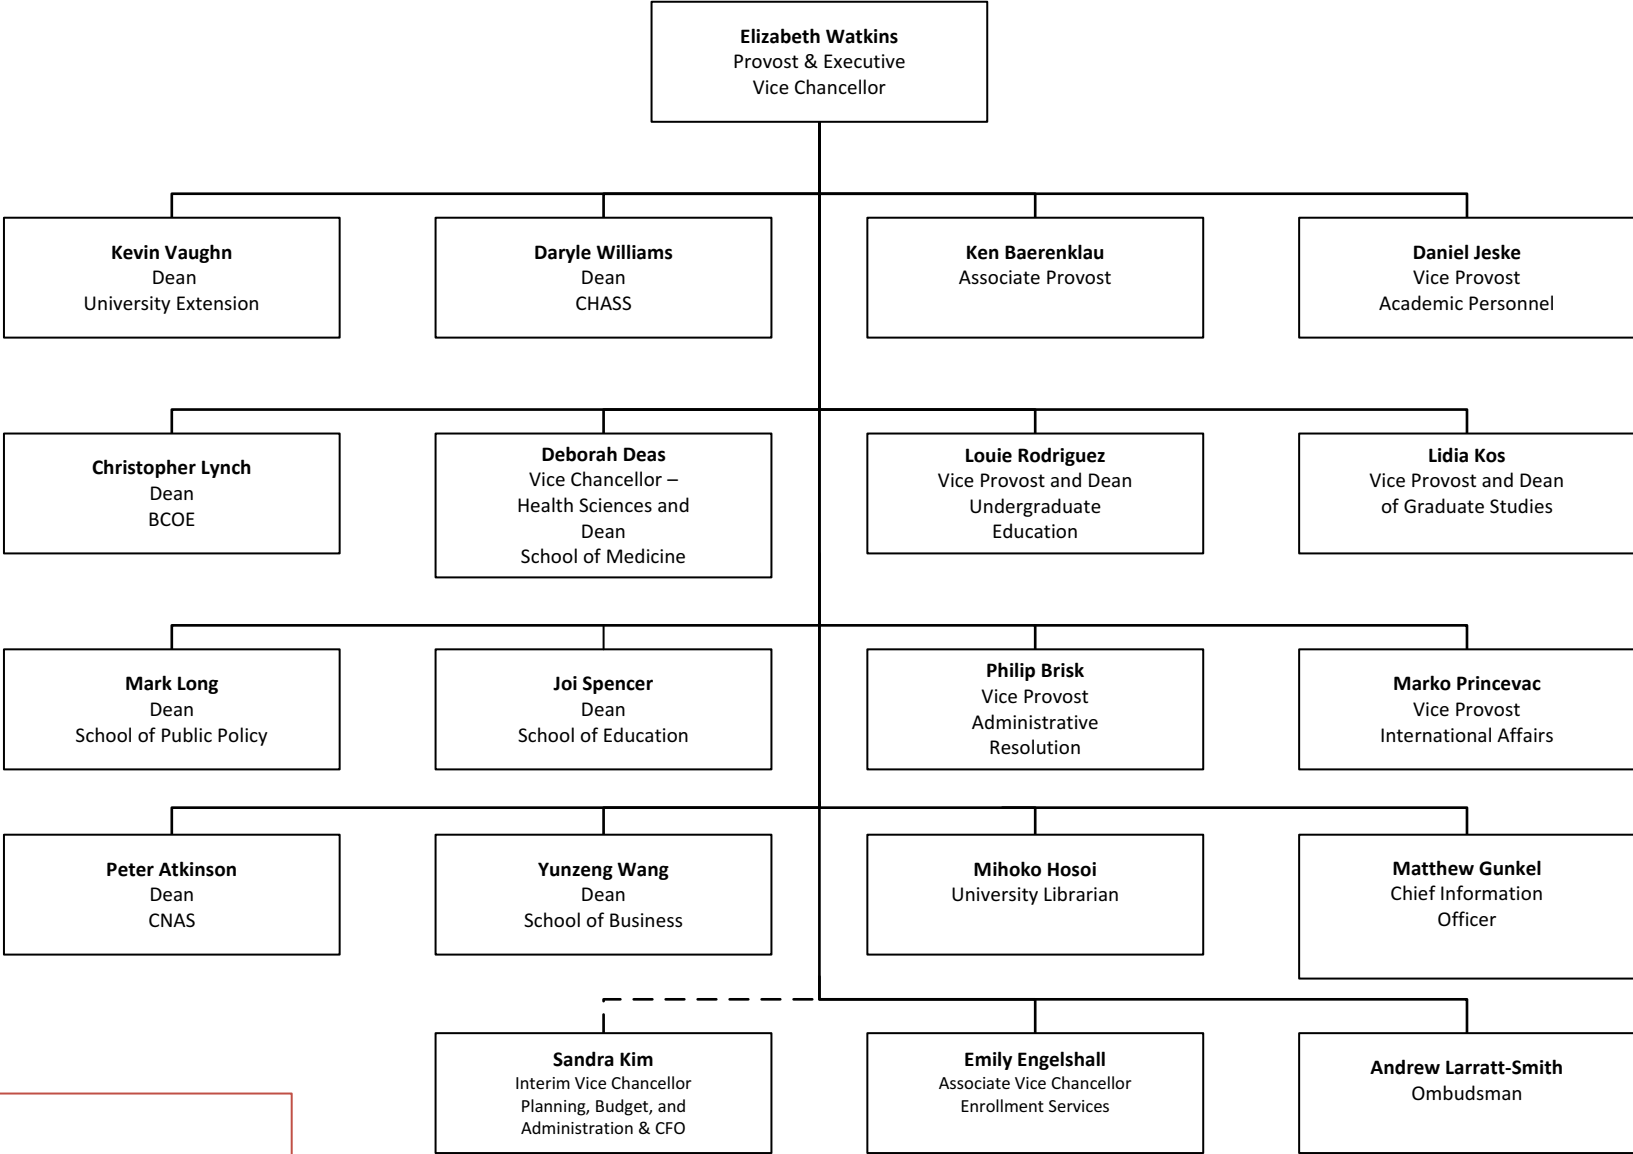

Officers Reporting to the Provost/Executive Vice Chancellor (P/EVC)

University of California, Riverside

KEY:
 Bourns College of Engineering (BCOE)
 College of Humanities, Arts & Social Sciences (CHASS)
 College of Natural & Agricultural Sciences (CNAS)