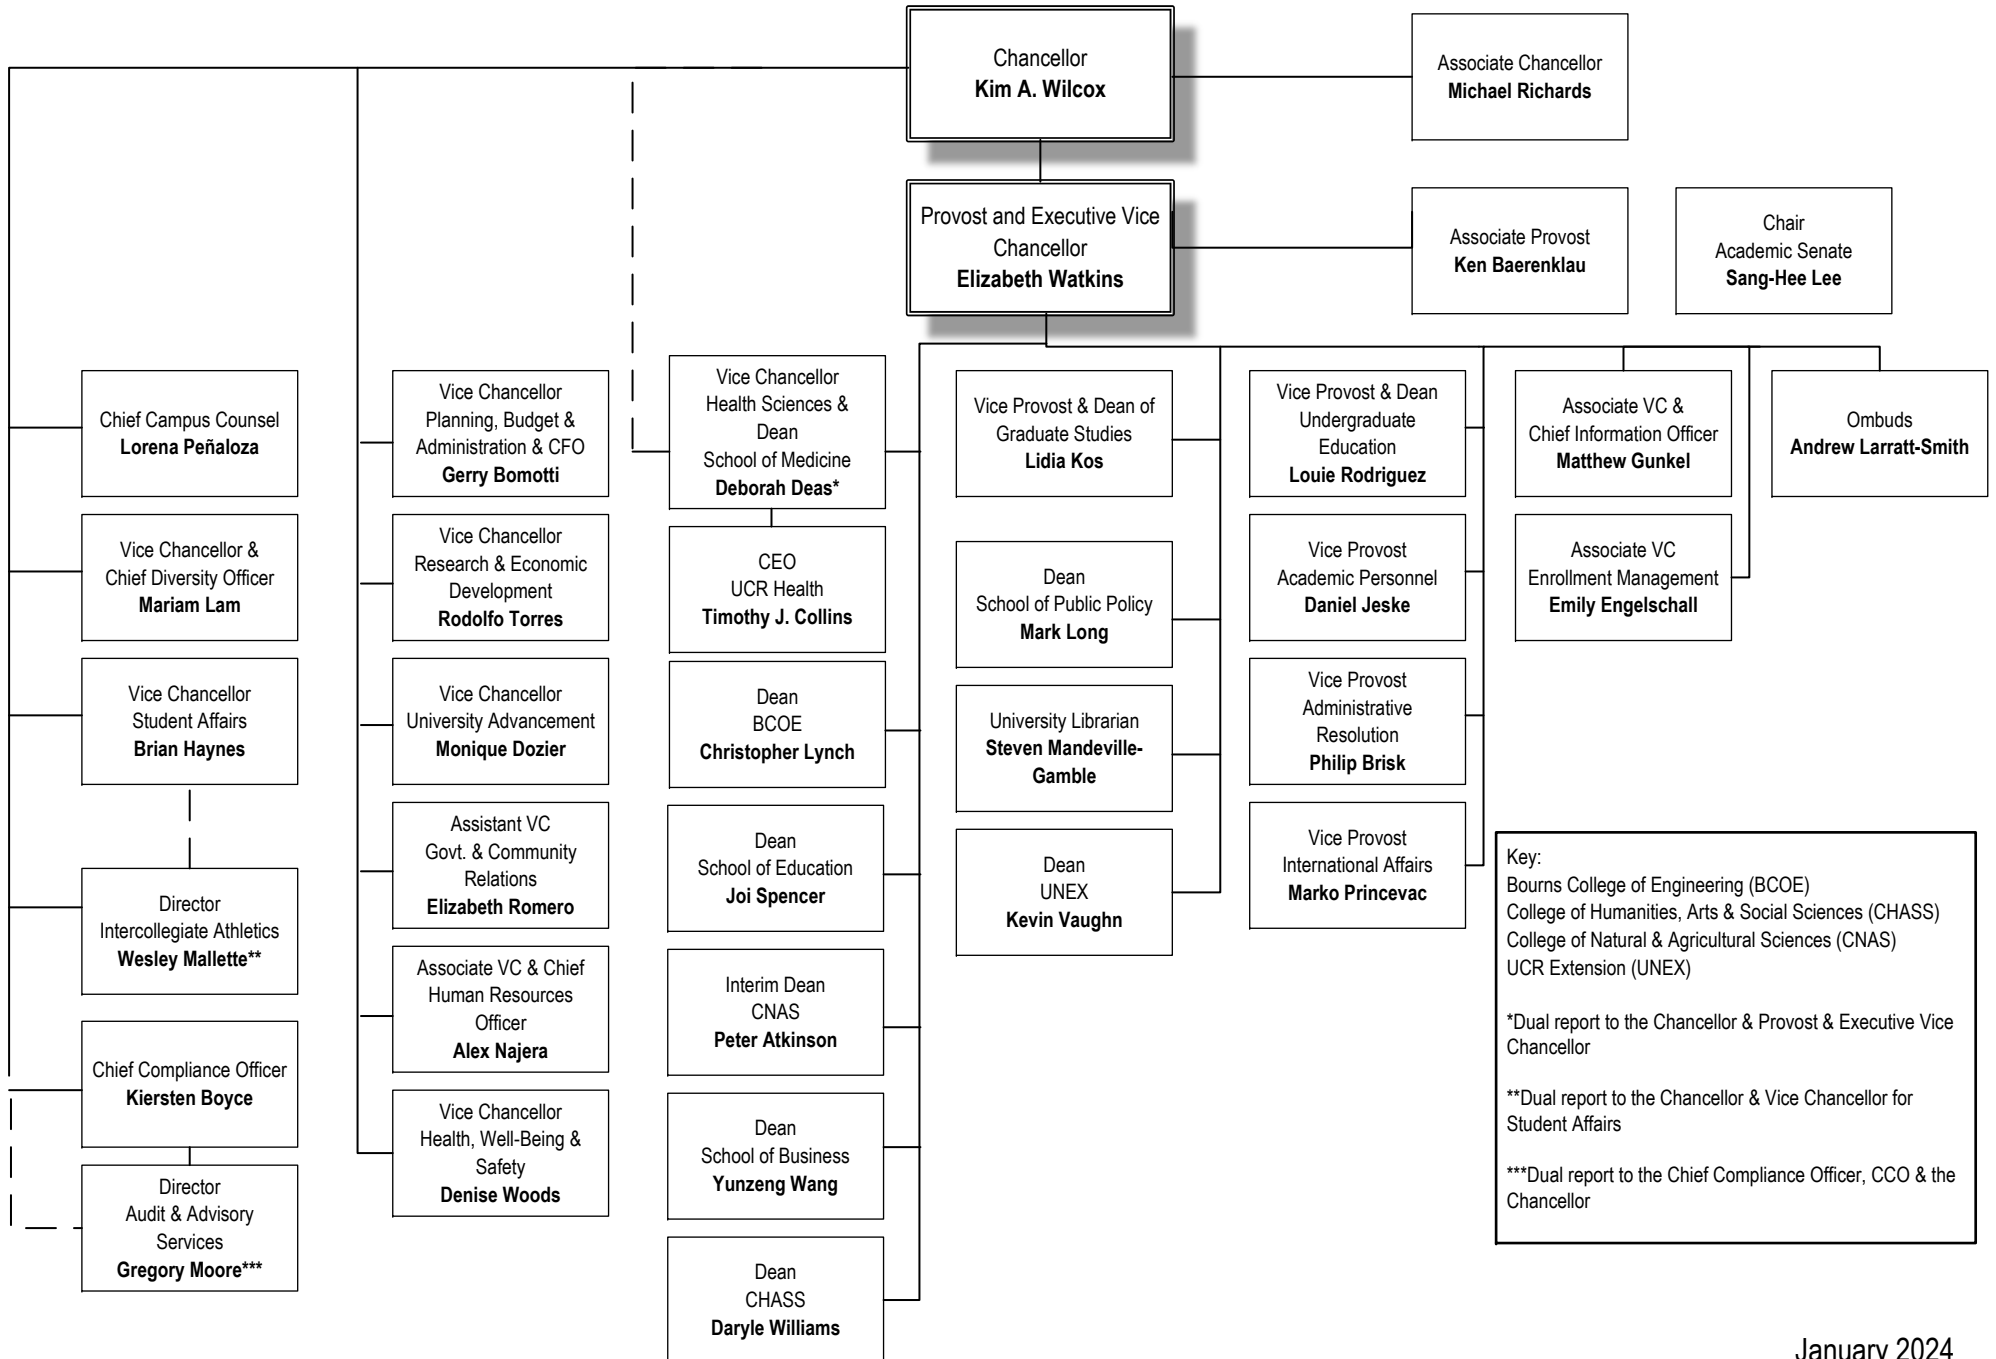

University of California, Riverside

Organizational Structure

Key:
 Bourns College of Engineering (BCOE)
 College of Humanities, Arts & Social Sciences (CHASS)
 College of Natural & Agricultural Sciences (CNAS)
 UCR Extension (UNEX)

*Dual report to the Chancellor & Provost & Executive Vice Chancellor

**Dual report to the Chancellor & Vice Chancellor for Student Affairs

***Dual report to the Chief Compliance Officer, CCO & the Chancellor